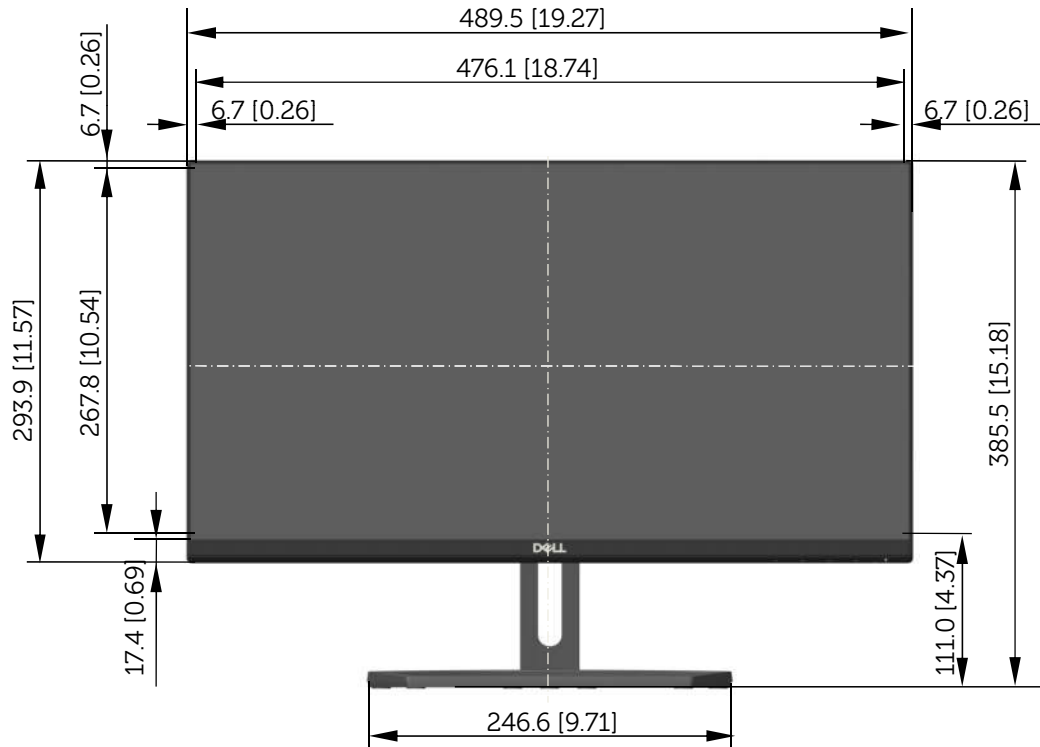

# S2218H / S2218M Outline Dimension

Unit: mm (inch)  
 Dimension: Nominal  
 Scale: Not to scale

Back view of Monitor without stand

# S2318H / S2318M Outline Dimension

Unit: mm (inch)  
 Dimension: Nominal  
 Scale: Not to scale

Back view of Monitor without stand