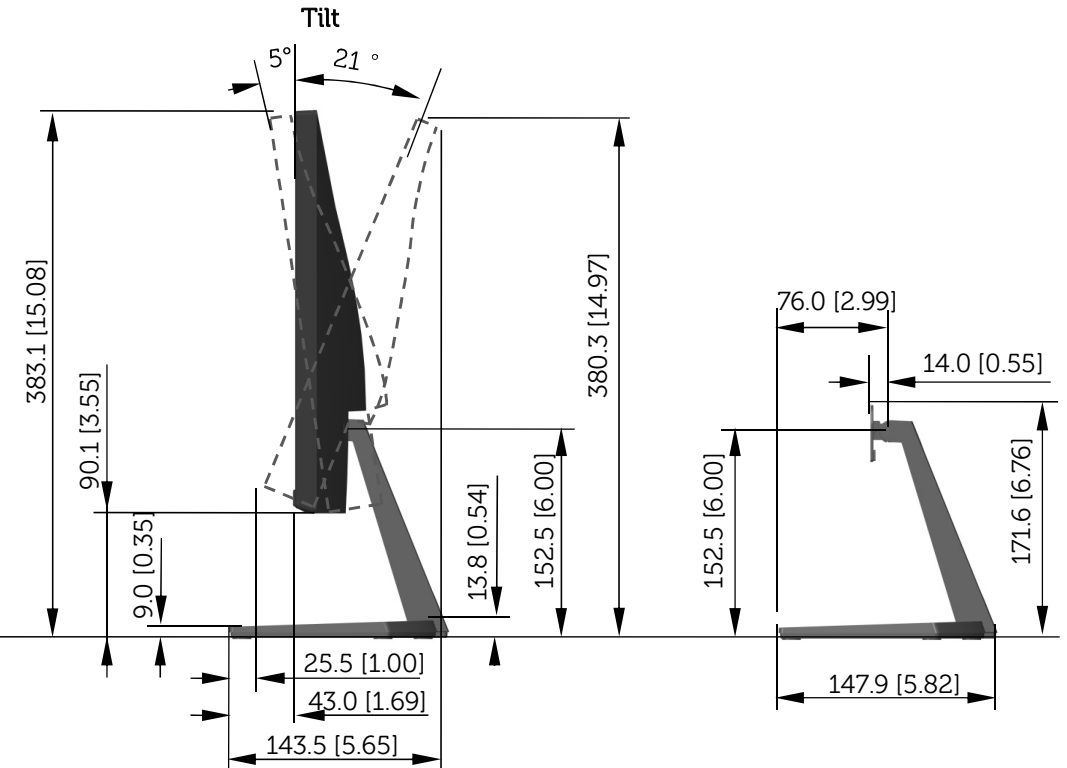

# S2218H / S2218M Outline Dimension

Unit: mm (inch)  
 Dimension: Nominal  
 Scale: Not to scale

Back view of Monitor without stand

# S2318H / S2318M Outline Dimension

Unit: mm (inch)  
 Dimension: Nominal  
 Scale: Not to scale

Back view of Monitor without stand