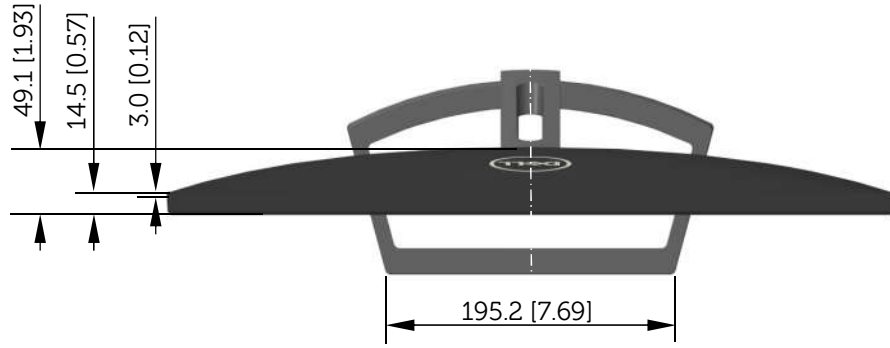

# S2218H / S2218M Outline Dimension

Unit: mm (inch)  
 Dimension: Nominal  
 Scale: Not to scale

Back view of Monitor without stand

# S2318H / S2318M Outline Dimension

Unit: mm (inch)  
 Dimension: Nominal  
 Scale: Not to scale

Back view of Monitor without stand